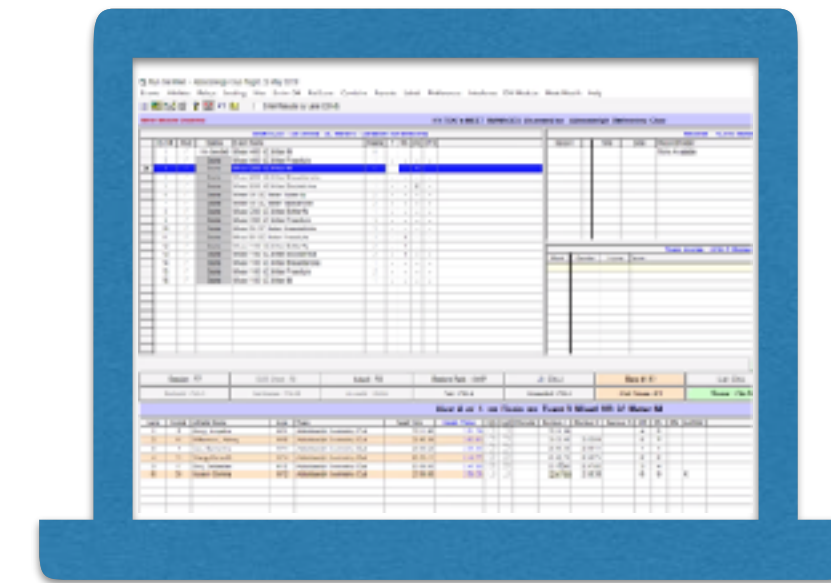

Meet Manager

- Swimmers
- Events & Heats
- Official results
- Output to printer