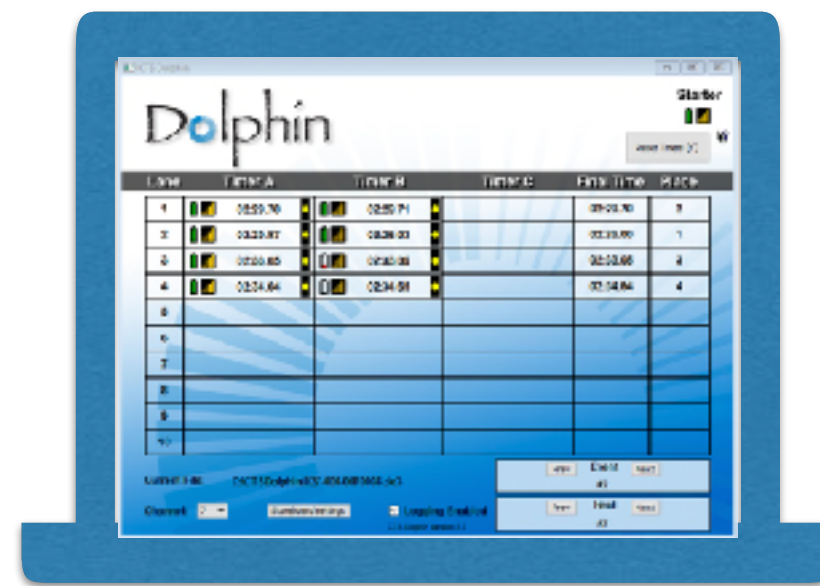

Operator(s) activities

Dolphin

- Operate timing system
- Focus on current event
- Fix problems