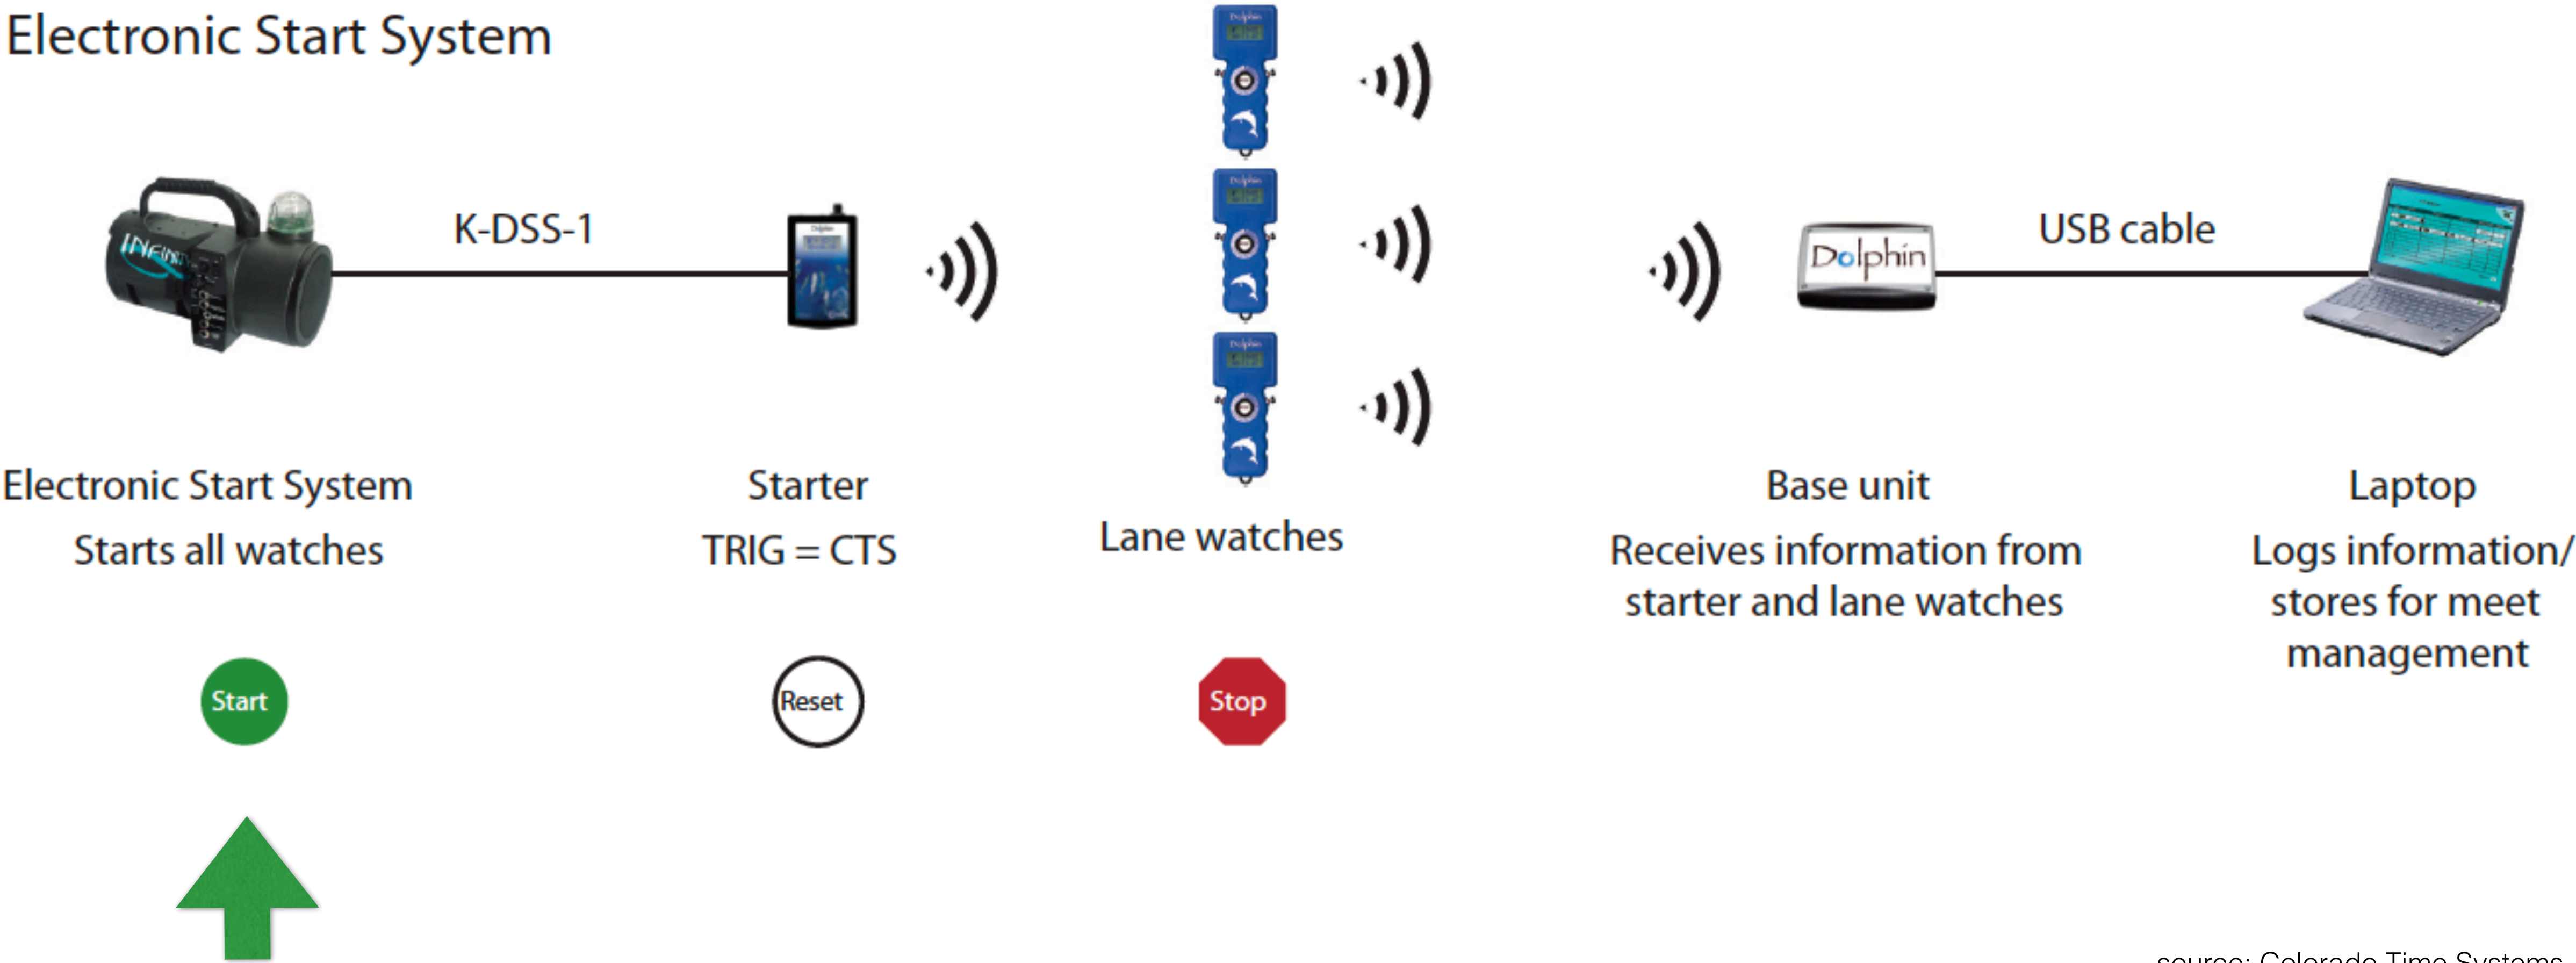

## Electronic Start System

source: Colorado Time Systems

## Dolphin

- Operate timing system
- Focus on current event
- Fix problems