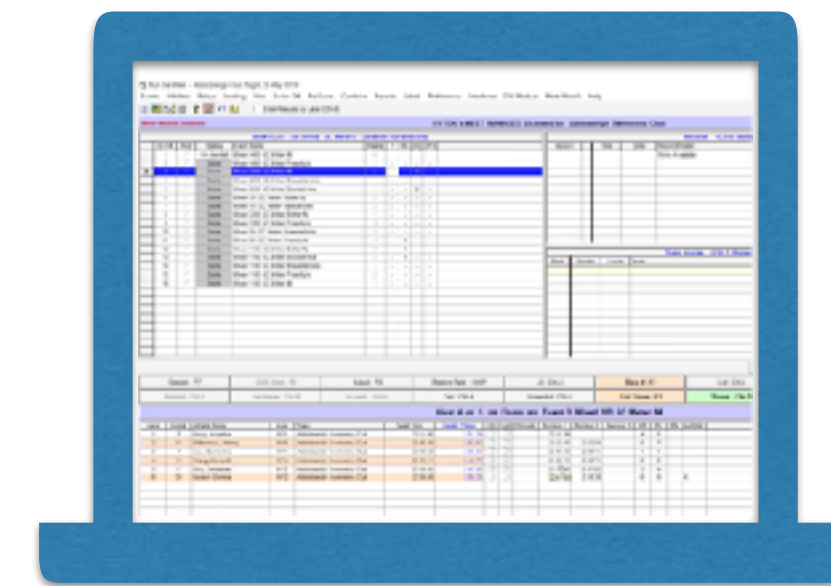

Meet Manager

- Match times
- Reality check