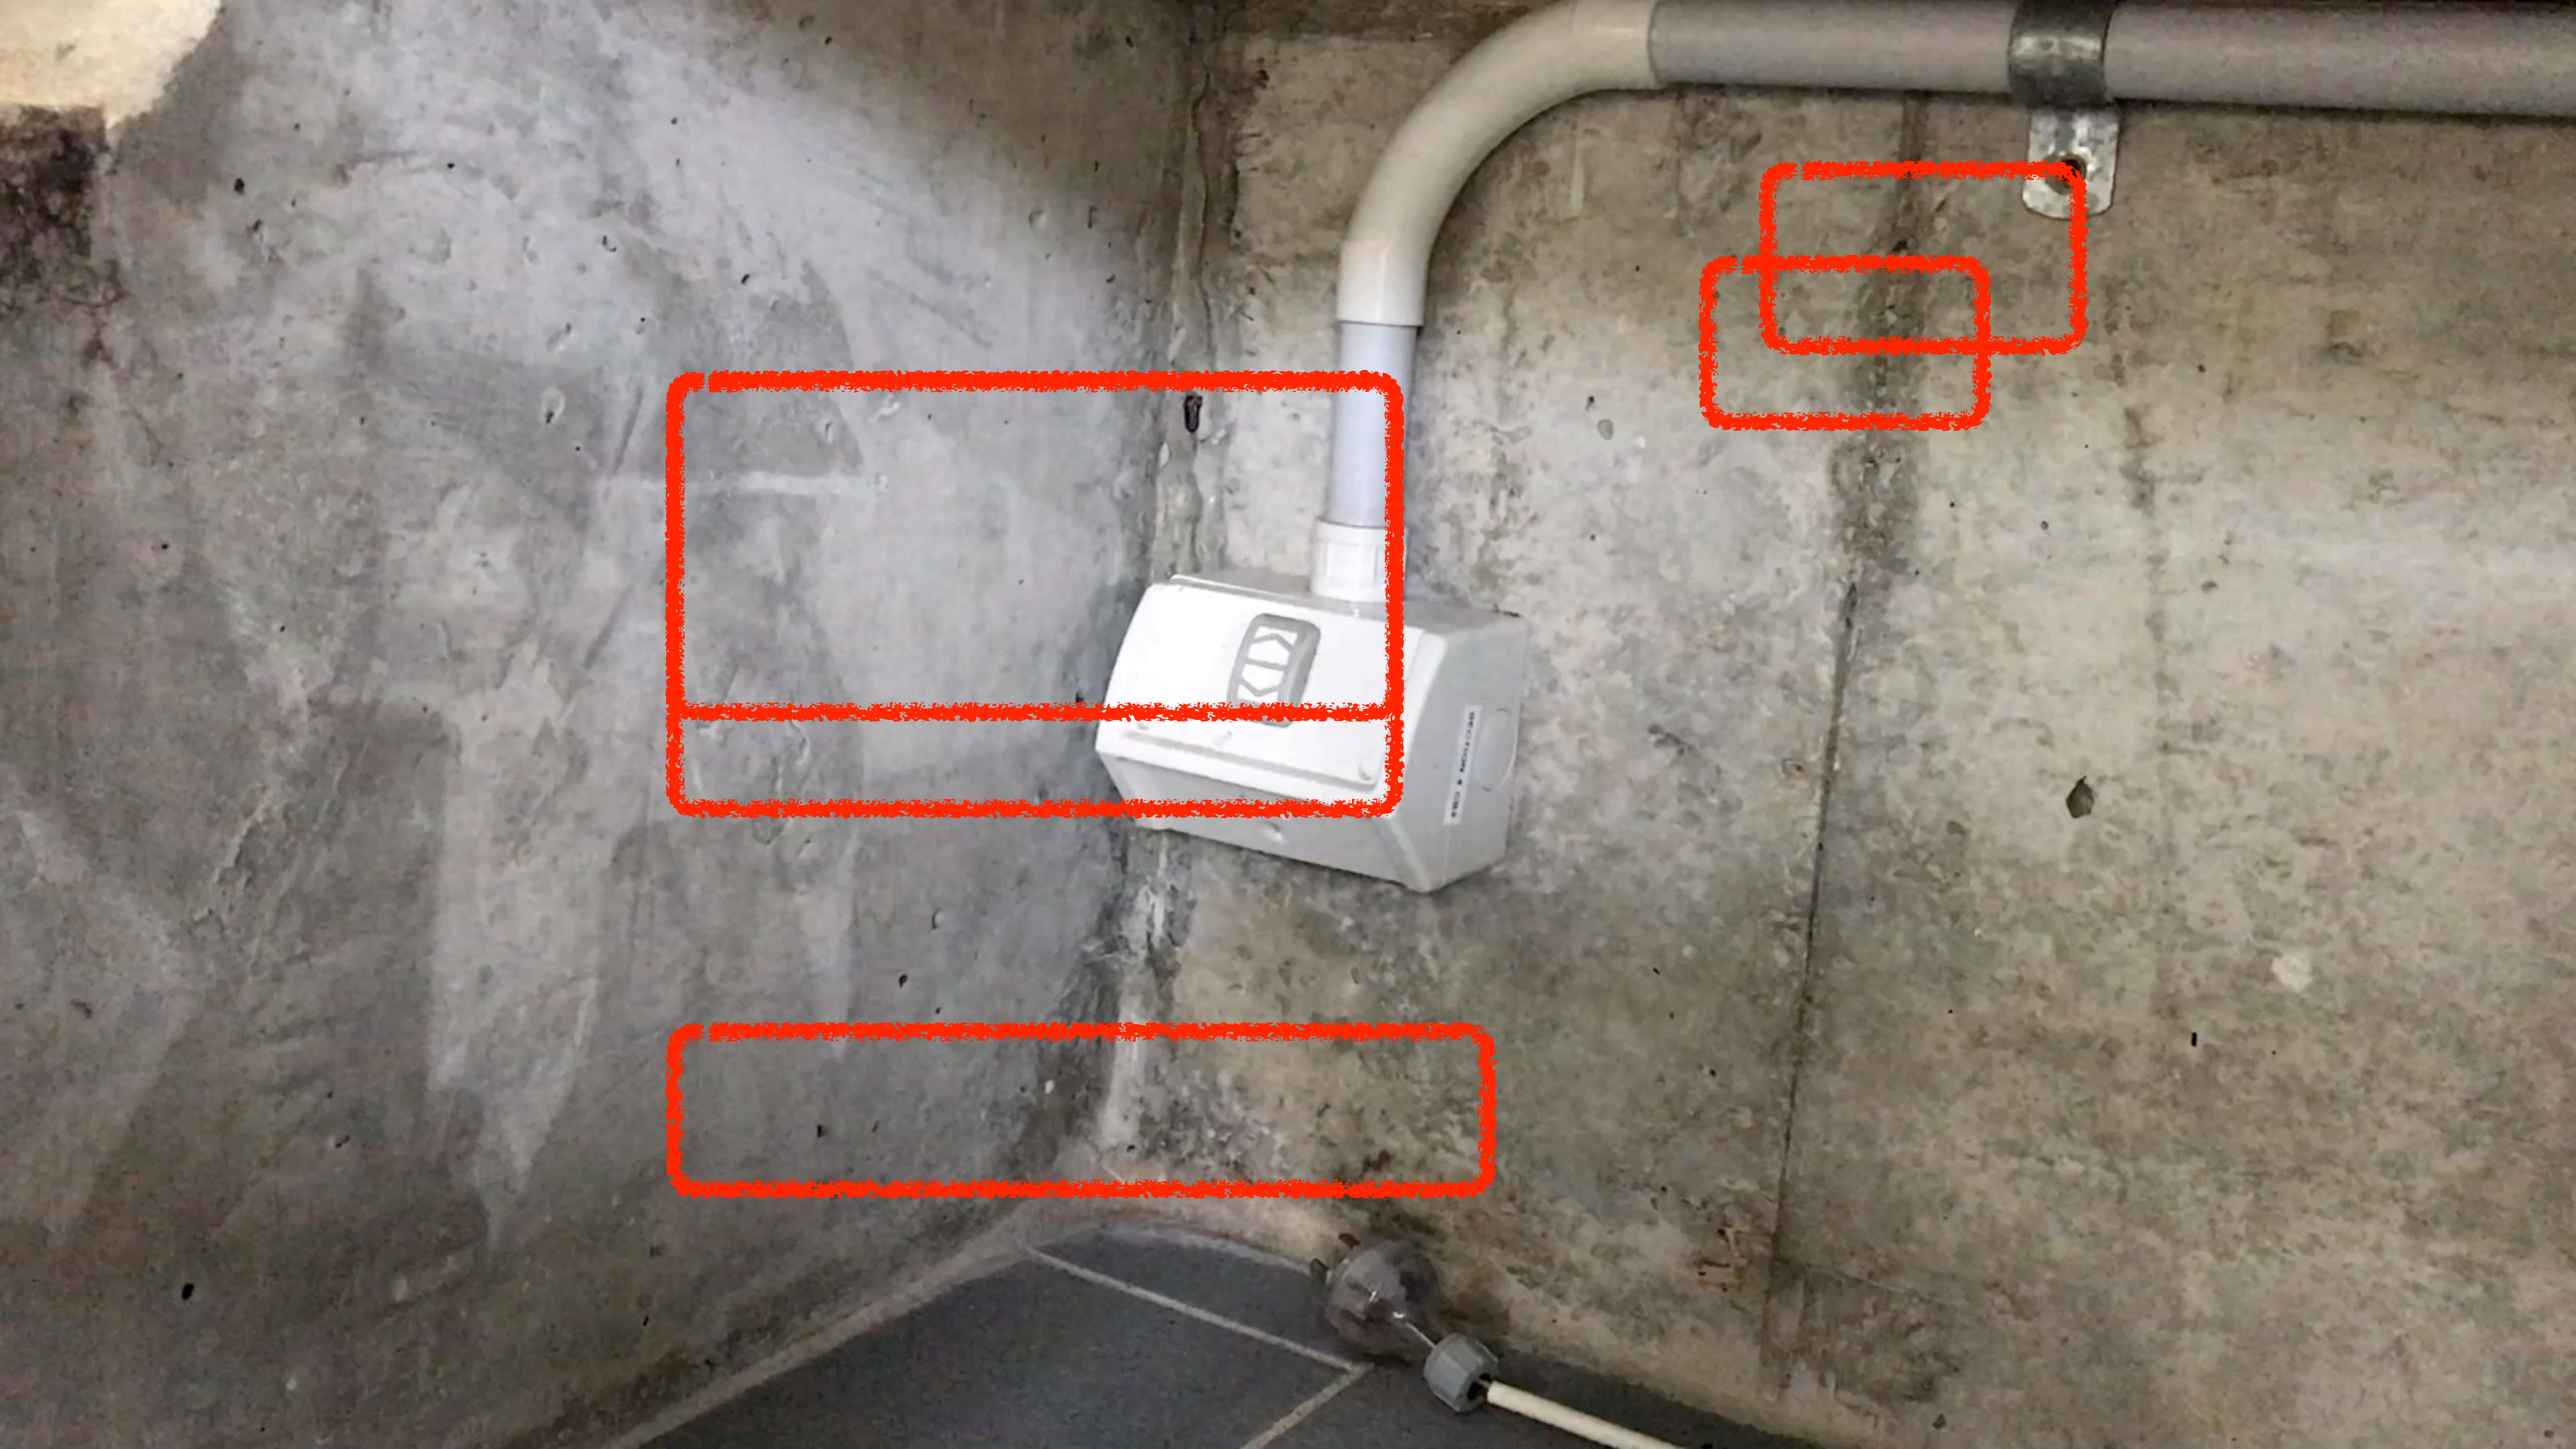

Lesson 2

Setup

KEEP WATCH

SAVING WATER + SAVING ENERGY. SUNBATHER POOL COVER SYSTEMS.

Volume control

On / off switch

Light

Amplifier & speaker

Dolphin starter unit

Starting device

Lesson 2 - Summary

- Starting unit controls & connections
- Dolphin software
- Watches
- Electrical safety