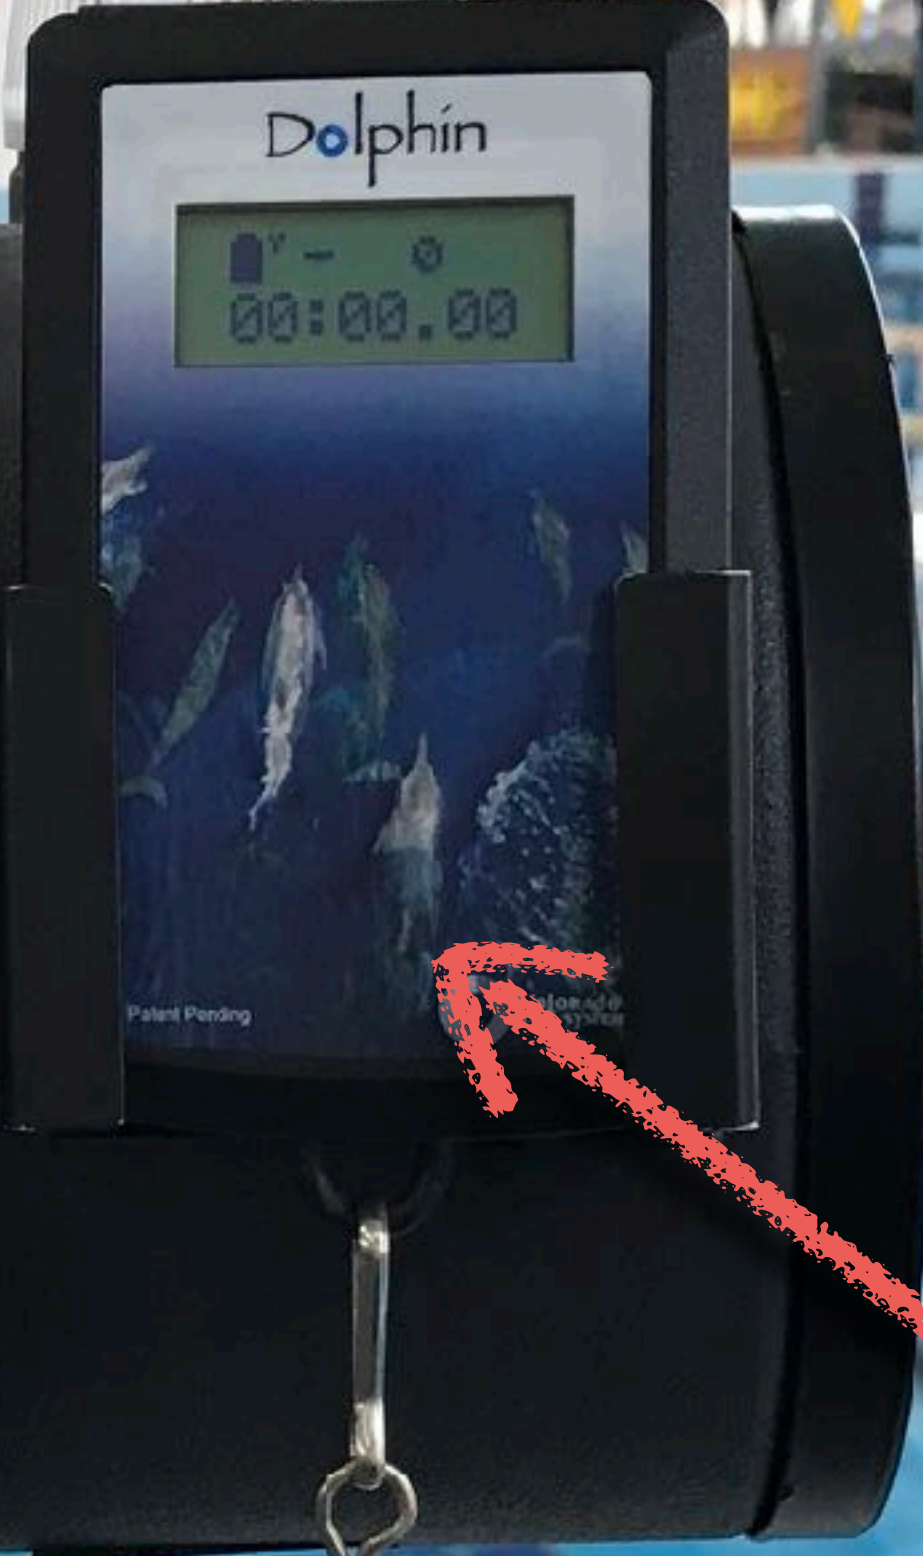

Lesson 2

Setup

KEEP WATCH

SAVING WATER + SAVING ENERGY. SUNBATHER POOL COVER SYSTEMS.

Volume control

On / off switch

Light

Amplifier & speaker

Dolphin starter unit

Starting device

Lesson 2 - Summary

- Starting unit controls & connections
- Dolphin software
- Watches
- Electrical safety