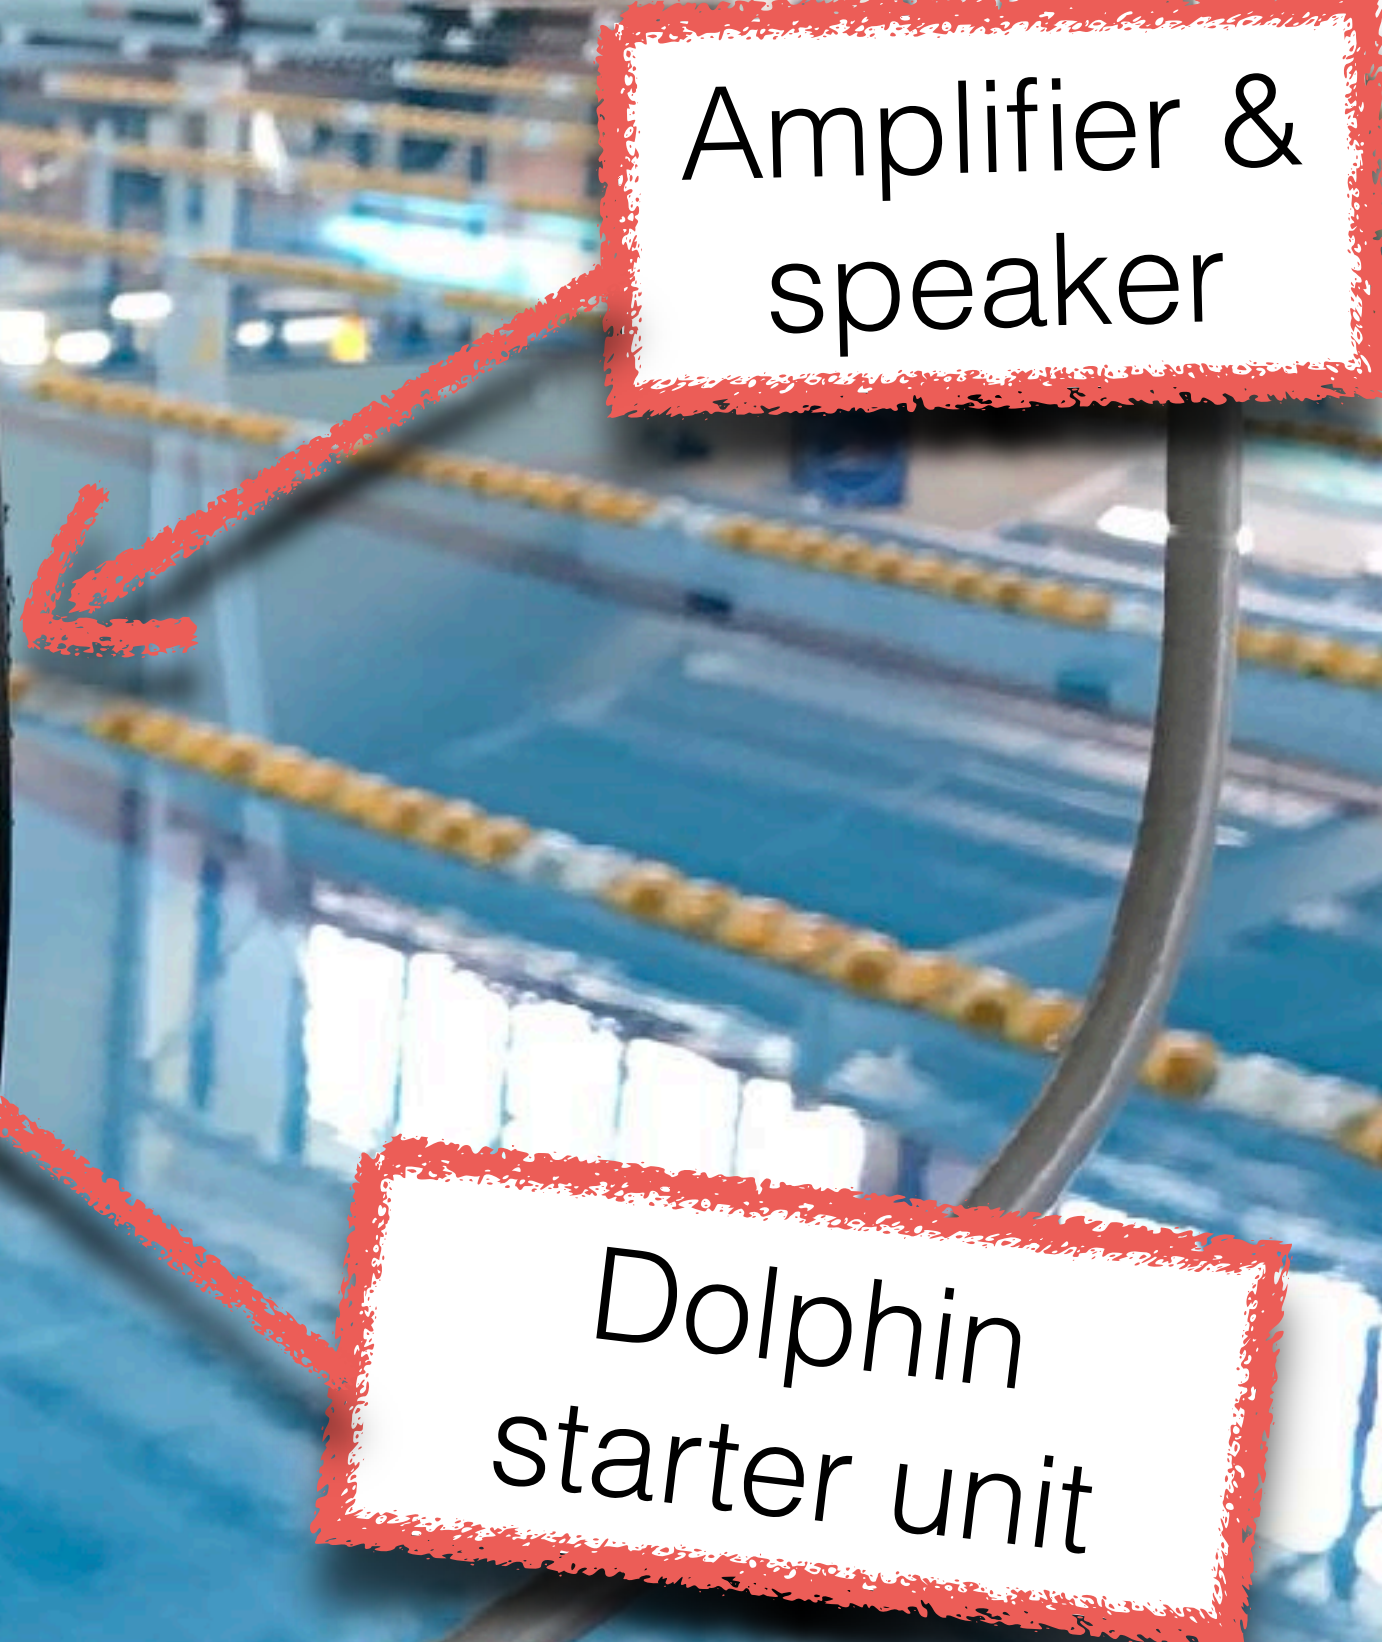

Lesson 2

Setup

KEEP WATCH

SAVING WATER + SAVING ENERGY. SUNBATHER POOL COVER SYSTEMS.

Volume control

On / off switch

Light

Amplifier & speaker

Dolphin starter unit

Starting device

Lesson 2 - Summary

- Starting unit controls & connections
- Dolphin software
- Watches
- Electrical safety