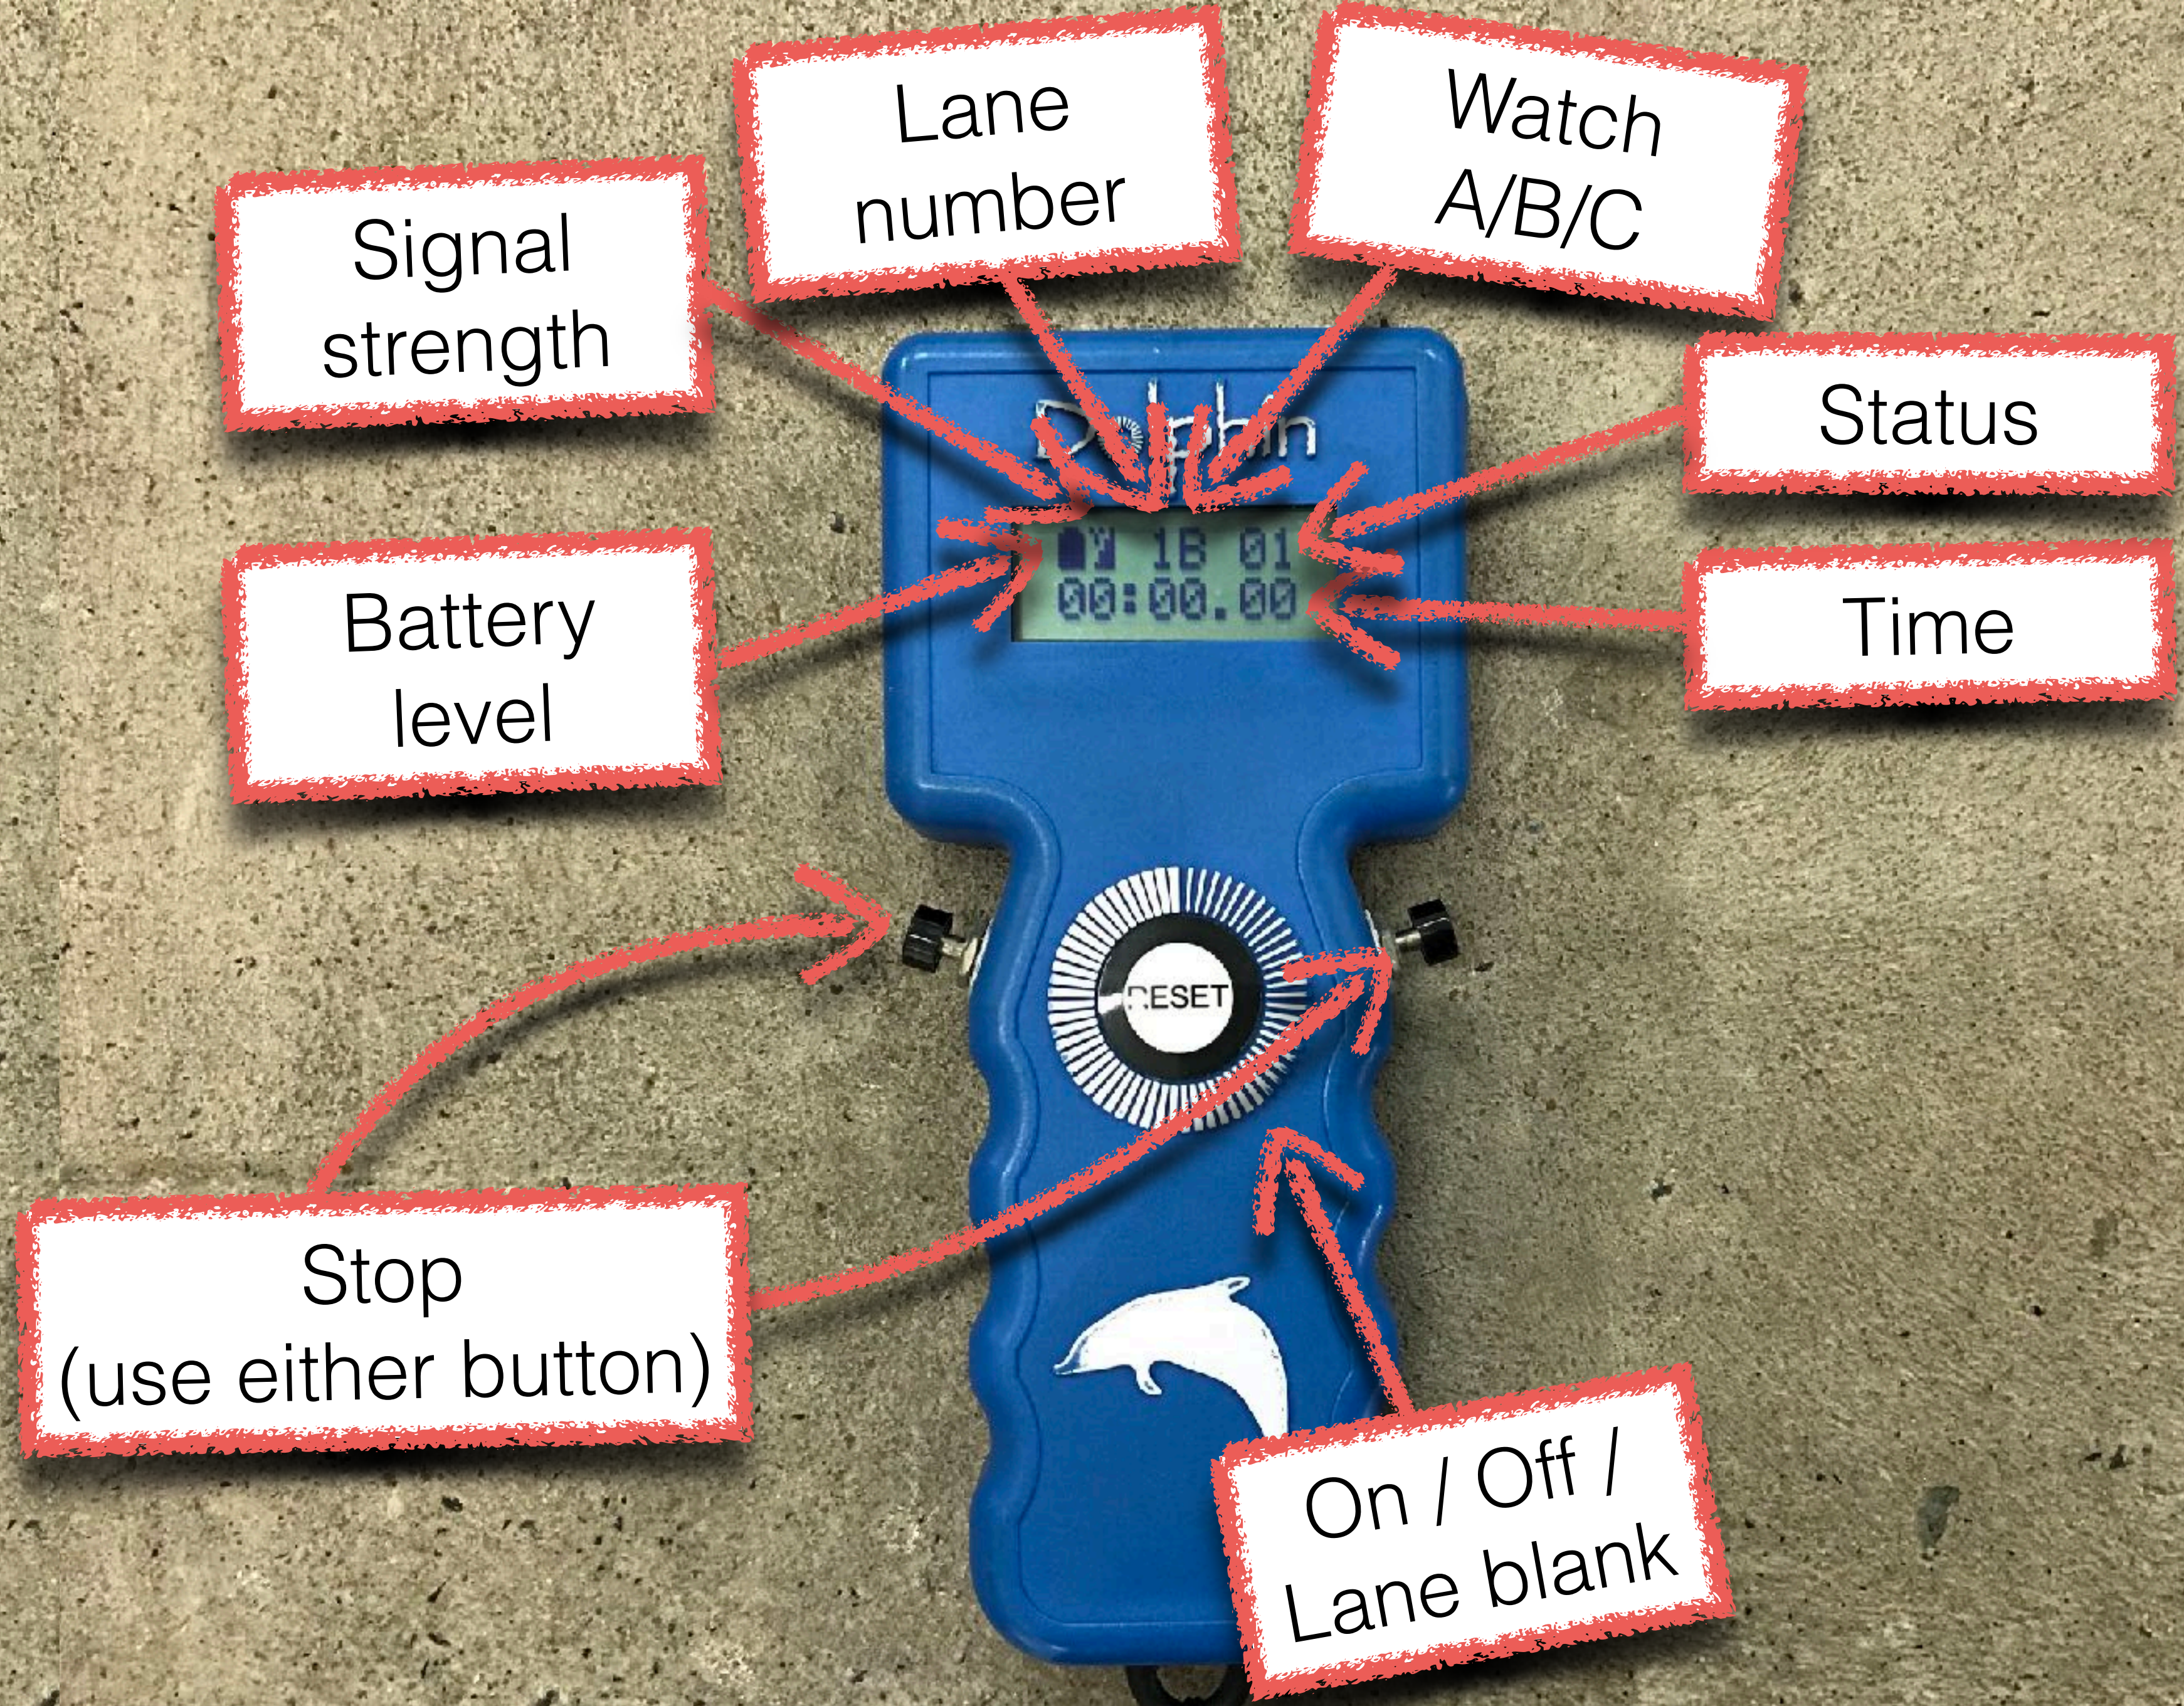

Lesson 2

Setup

KEEP WATCH

SAVING WATER + SAVING ENERGY. SUNBATHER POOL COVER SYSTEMS.

Volume control

On / off switch

Light

Amplifier & speaker

Dolphin starter unit

Starting device

Lesson 2 - Summary

- Starting unit controls & connections
- Dolphin software
- Watches
- Electrical safety